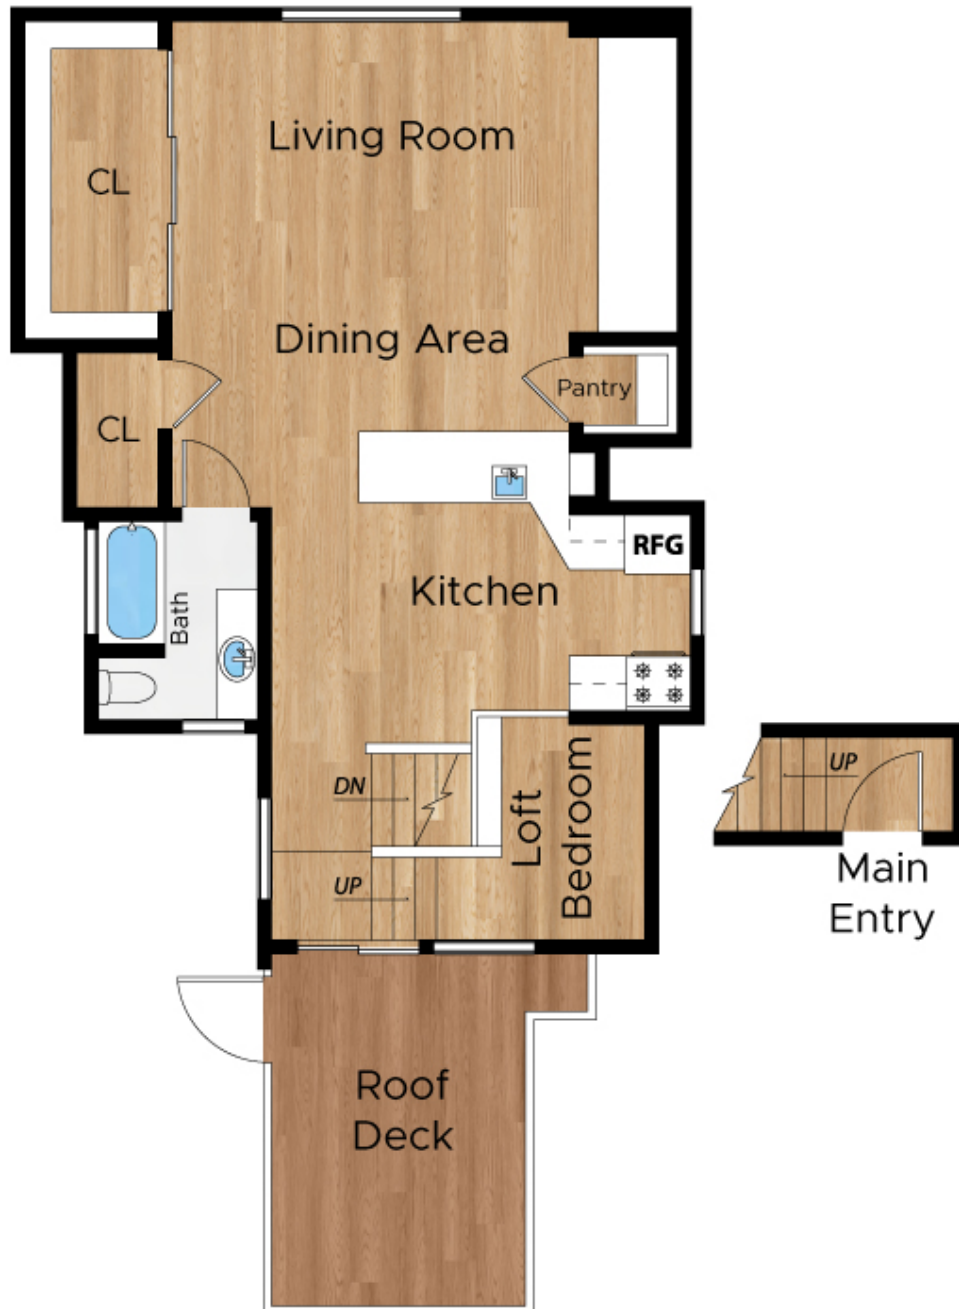

1649 GREENWICH STREET

SAN FRANCISCO

PRESENTED BY : ROB COSTABILE

DRE #: 01422182

DISCLAIMER: RENDERING BY OPEN HOMES PHOTOGRAPHY. ALL MEASUREMENTS ARE APPROXIMATE AND MAY NOT BE EXACT.
DO NOT RELY ON THE ACCURACY OF THIS FLOOR PLAN WHEN DETERMINING THE PRICE OF A PROPERTY OR MAKING DECISIONS
REGARDING BUYING OR SELLING OF PROPERTIES WITHOUT INDEPENDENT VERIFICATION.